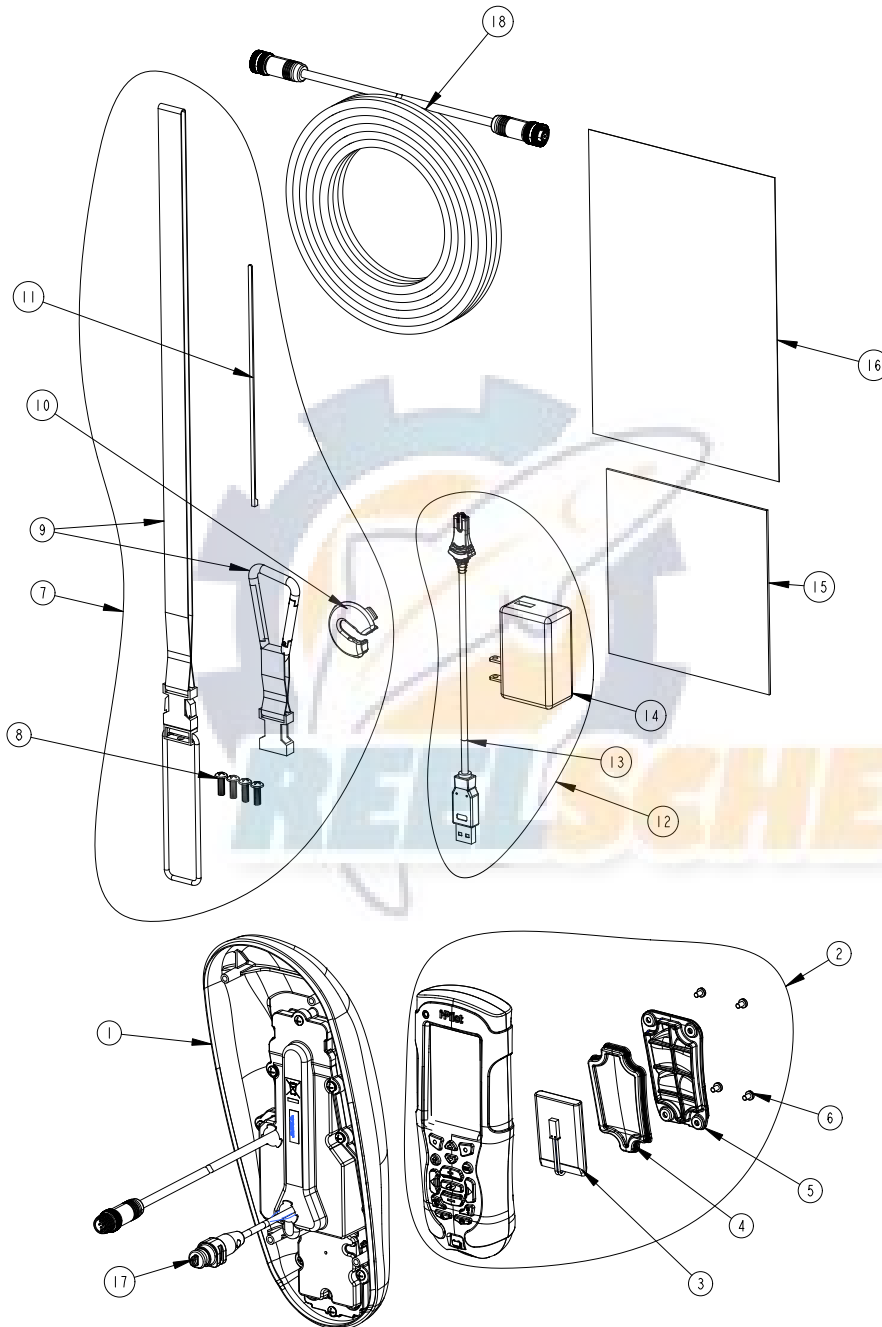

## PARTS LIST VIEW TERROVA & RIPTIDE ST

ITEM #	PART NUMBER	DESCRIPTION	QTY
<b>TERROVA</b>			
1	2990280	HEAD ASSY,TERROVA, IP2	1
2	2994180	REMOTE ASSY, i-PILOT LINK	1
3	2370712	BATTERY, LIPO PACK	1
4	2374637	O-RING, BATTERY SEAL	1
5	2376421	DOOR, BATTERY	1
6	2383442	SCREW-3MM X .5 PPH MACHINE	4
7	2994907	BAG ASSY, i-PILOT LINK,TRRV	1
8	2372100	SCREW-#8-18 X 5/8 THD* (SS	4
9	2370817	LANYARD,RMT w/CARABINER	1
10	2224704	INSERT-PLUG, BLK, i-PILOT LINK	1
11	2376312	TIE WRAP,BLACK,UV RESIST. NYLON	5
12	2994909	BAG ASSY, i-PILOT LINK, POWER	1
13	2373241	CABLE, USB REMOTE CHARGER	1
14	2375900	ADAPTER, USB POWER PORT	1
15	2377156	MANUAL-CD, i-PILOT LINK	1
16	2377155	MANUAL QCK REF, i-PILOT LINK	1
17	2320203	CAP-DUST,CONNECTOR,FEMALE	1
18	490389-1	CABLE, ETH (M12-M-M12-F, 30'	1
<b>RIPTIDE ST</b>			
1	2990281	HEAD ASSY, ST, IP2	1
2	2994180	REMOTE ASSY, i-PILOT LINK	1
3	2370712	BATTERY, LIPO PACK	1
4	2374637	O-RING, BATTERY SEAL	1
5	2376421	DOOR, BATTERY	1
6	2383442	SCREW-3MM X .5 PPH MACHINE	4
7	2994907	BAG ASSY, i-PILOT LINK,TRRV	1
8	2372100	SCREW-#8-18 X 5/8 THD* (SS	4
9	2370817	LANYARD,RMT w/CARABINER	1
10	2224704	INSERT-PLUG, BLK, i-PILOT LINK	1
11	2376312	TIE WRAP,BLACK,UV RESIST. NYLON	5
12	2994909	BAG ASSY, i-PILOT LINK, POWER	1
13	2373241	CABLE, USB REMOTE CHARGER	1
14	2375900	ADAPTER, USB POWER PORT	1
15	2377156	MANUAL-CD, i-PILOT LINK	1
16	2377155	MANUAL QCK REF, i-PILOT LINK	1
17	2320203	CAP-DUST,CONNECTOR,FEMALE	1
18	490389-1	CABLE, ETH (M12-M-M12-F, 30'	1